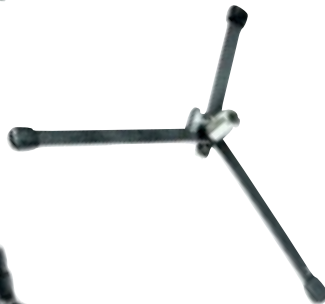

LIGHTING & GRIP ITEMS

Grip Gear

40" Century stand & grip arm \$8

Heavy duty double and triple riser 5/8" 1K/baby stands \$8

Light weight double riser 5/8" 1K/baby stands \$5

Heavy duty 5/8" extension arms \$10

2K/Junior combi stands - 1 1/8" hole + 5/8" stud \$10

Mafer clamps \$5

Collapsible 5/8" floor stand \$5

Magic Arm \$15

Light Control

3'x 3' frame *with diffusion* \$15

4'x 4' frame *with diffusion* \$15

6'x 6' frame with inserts - black, silk, nets \$25

8'x 8' frame with black insert and Quick Reverse Ears \$40

Chimera collapsible 3'x 3' frame with silk, silver, gold inserts \$15

5-way Flex Fill - silk, silver, gold, white & black \$15

4'x 4' hard reflector kit \$50